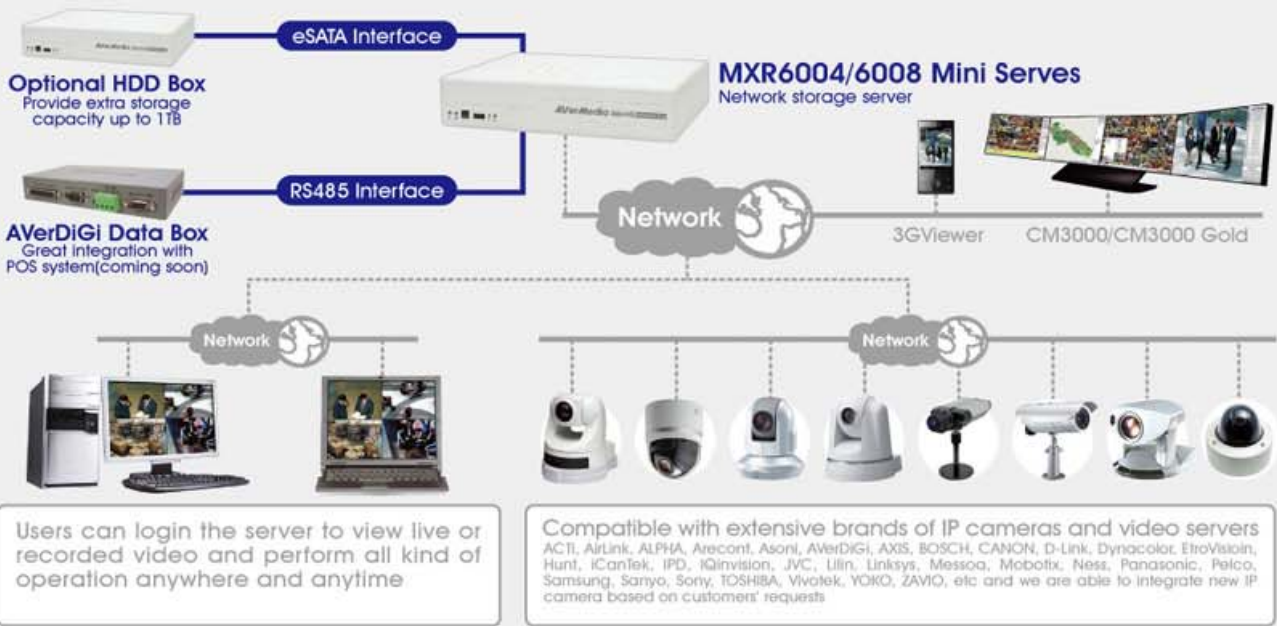

Application Diagram