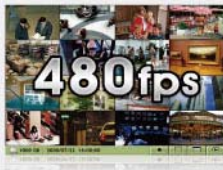

2-way Audio Communication

AVerMedia

AVerDiGi SEB5108/5116 Series 8/16CH Real-Time Embedded and GUI DVR

Real-Time Recording

Support up to 16CH 480fps real-time recording, so users can check image detail clearly