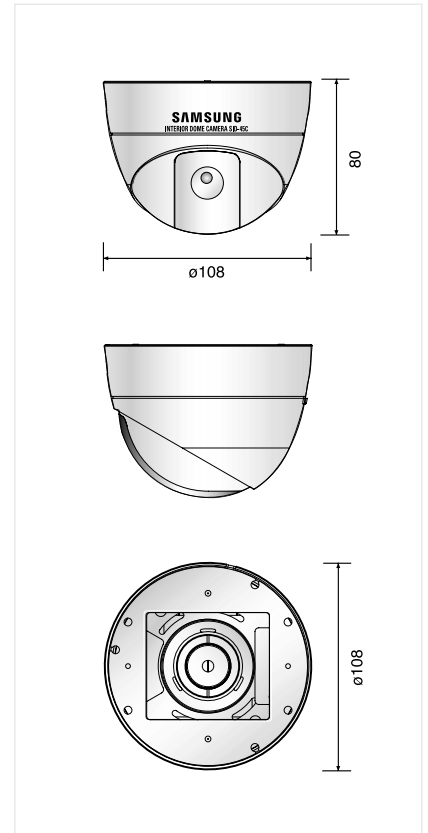

Dimensions

Unit : mm