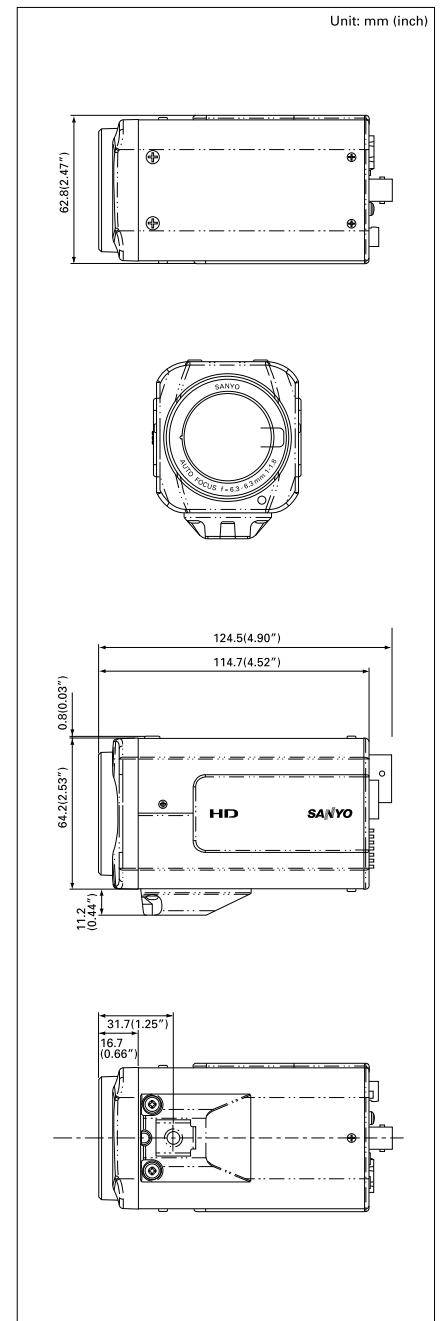

Interface

Video output	Composite out (for adjustment only), HDMI (mini type)
SD memory card slot	1(SDHC)
Network port	10BASE-T/100BASE-TX (RJ45 connector)
Alarm input/output	2/2
Audio input/output	Mic in/Line out (3.5 Φ mini jack)
USB port	For dedicated HDD case only

General

Environmental conditions	Operating	Temperature: -10 to +50°C Humidity: within 90% RH
	Storage	Temperature: -20 to +70°C Humidity: within 70% RH
Power supply		24V AC ±10%, 50Hz/ 12 - 15V DC, PoE (IEEE802.3af)
Power consumption (approx.)		15.0W (24VAC/12VDC), 12.3w (PoE)
Dimensions (approx.) (W x H x D)		62.8 x 64.2 x 114.7mm
Weight (approx.)		420g

*Specifications, design and availability are subject to change without notice.

Dimensions

Caution: Please consult the instruction manual to ensure safe and proper operation of the product.

Digital System Company of SANYO Electric Co., Ltd. obtained Quality Management System ISO9001 and Environmental Management System ISO14001 certifications.

Distributed by:

SANYO Electric Co., Ltd.
Digital System Company
<http://www.sanyosecurity.com>